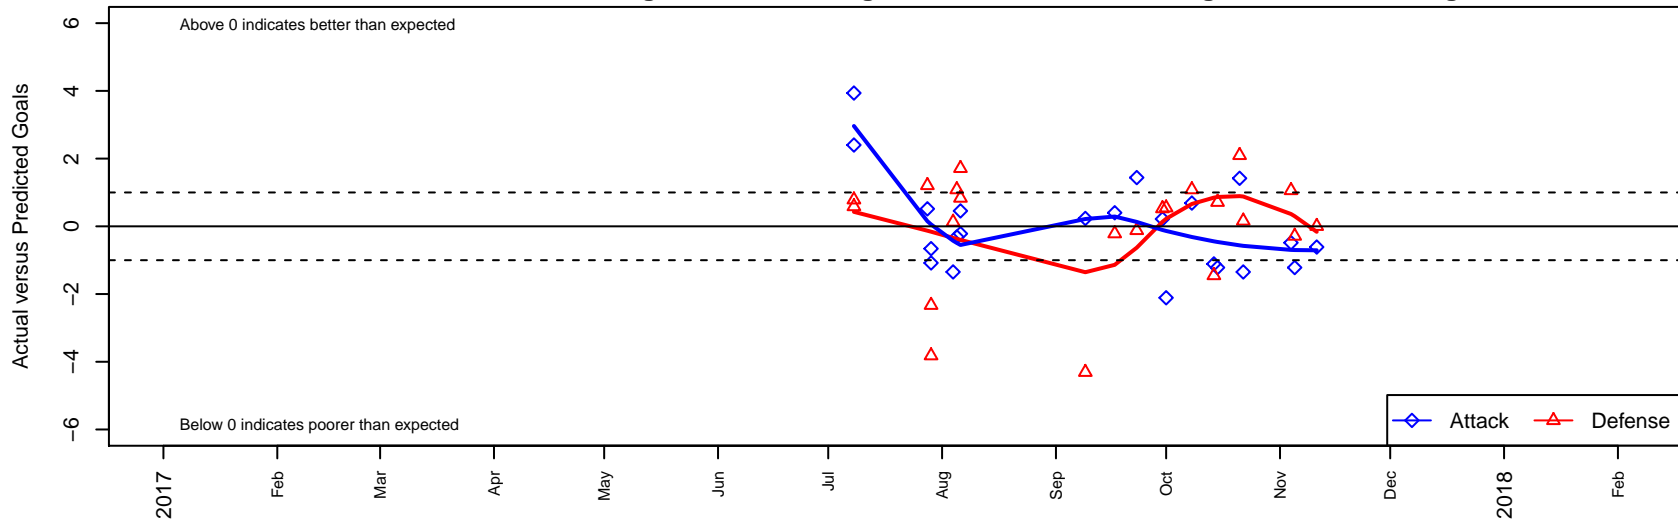

Crossfire OR LOSC Blue II G05

Crossfire Oregon
 Lake Oswego, OR
 G05 total strength=587
 attack=0.57 defense=0.4
 fall league = PTT G05 Div 2 Red South
 notes= Mustangs

alt names used:
 LOSC 05 BLUE II MUSTANGS
 LOSC 05 BLUE II MUSTANGS (OR)
 LOSC 05G Blue 2
 LOSC 05G Blue 2
 LOSC 05G Mustangs

Venues played:
 2017 PCU Summer Classic Black
 2017 Oswego Nike Cup Silver White U13
 2017 Mt Hood Challenge U13 Bronze
 2017 PTT G05 Division 2 Red South
 2017 OYS Founders Cup G05

Crossfire OR LOSC Blue II G05
 Dots are actual minus expected GF (blue circles) and GA (red triangles).
 Blue line is smoothed change in attack strength. Red is smoothed change in defense strength.

**attack and defense variance (black dot)
relative to other teams
and top 10 in region**

**attack and defense rating
relative to others at age
and all opponents in last 13 months**

Performance relative to 13 month average