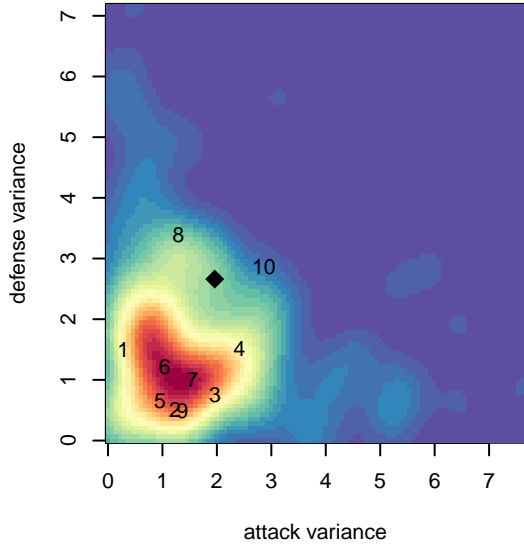

Crossfire OR LOSC Blue II G05

Crossfire Oregon
 Lake Oswego, OR
 G05 total strength=587
 attack=0.57 defense=0.4
 fall league = PTT G05 Div 2 Red South
 notes= Mustangs

alt names used:
 LOSC 05 BLUE II MUSTANGS
 LOSC 05 BLUE II MUSTANGS (OR)
 LOSC 05G Blue 2
 LOSC 05G Blue 2
 LOSC 05G Mustangs

Venues played:
 2017 PCU Summer Classic Black
 2017 Oswego Nike Cup Silver White U13
 2017 Mt Hood Challenge U13 Bronze
 2017 PTT G05 Division 2 Red South
 2017 OYS Founders Cup G05

Crossfire OR LOSC Blue II G05
 Dots are actual minus expected GF (blue circles) and GA (red triangles).
 Blue line is smoothed change in attack strength. Red is smoothed change in defense strength.

**attack and defense variance (black dot)
relative to other teams
and top 10 in region**

**attack and defense rating
relative to others at age
and all opponents in last 13 months**

Performance relative to 13 month average