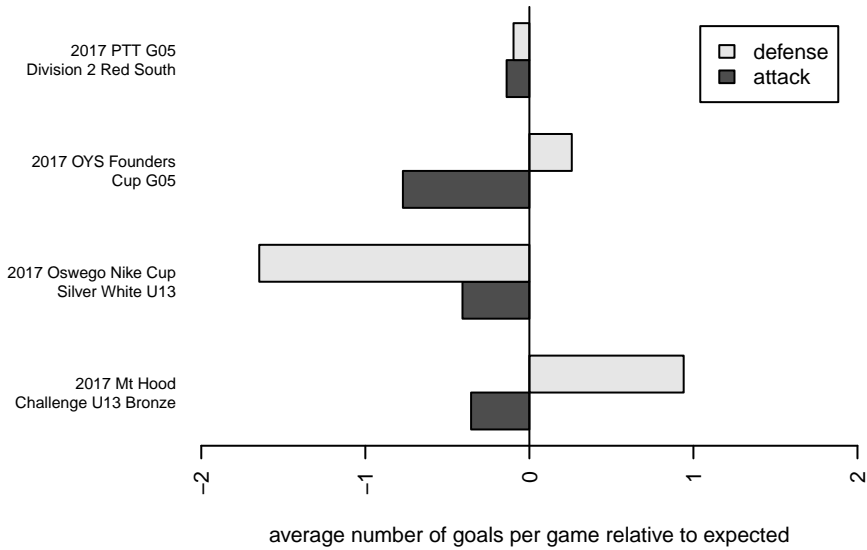

Crossfire OR LOSC Blue II G05

Crossfire Oregon
 Lake Oswego, OR
 G05 total strength=587
 attack=0.57 defense=0.4
 fall league = PTT G05 Div 2 Red South
 notes= Mustangs

alt names used:
 LOSC 05 BLUE II MUSTANGS
 LOSC 05 BLUE II MUSTANGS (OR)
 LOSC 05G Blue 2
 LOSC 05G Blue 2
 LOSC 05G Mustangs

Venues played:
 2017 PCU Summer Classic Black
 2017 Oswego Nike Cup Silver White U13
 2017 Mt Hood Challenge U13 Bronze
 2017 PTT G05 Division 2 Red South
 2017 OYS Founders Cup G05

Crossfire OR LOSC Blue II G05
 Dots are actual minus expected GF (blue circles) and GA (red triangles).
 Blue line is smoothed change in attack strength. Red is smoothed change in defense strength.

**attack and defense variance (black dot)
relative to other teams
and top 10 in region**

**attack and defense rating
relative to others at age
and all opponents in last 13 months**

Performance relative to 13 month average