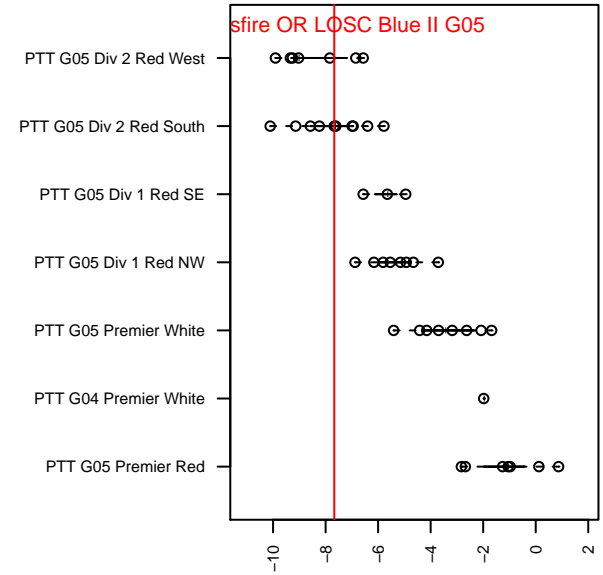

Crossfire OR LOSC Blue II G05

Crossfire Oregon
 Lake Oswego, OR
 G05 total strength=587
 attack=0.57 defense=0.4
 fall league = PTT G05 Div 2 Red South
 notes= Mustangs

alt names used:
 LOSC 05 BLUE II MUSTANGS
 LOSC 05 BLUE II MUSTANGS (OR)
 LOSC 05G Blue 2
 LOSC 05G Blue 2
 LOSC 05G Mustangs

Venues played:
 2017 PCU Summer Classic Black
 2017 Oswego Nike Cup Silver White U13
 2017 Mt Hood Challenge U13 Bronze
 2017 PTT G05 Division 2 Red South
 2017 OYS Founders Cup G05

Crossfire OR LOSC Blue II G05
 Dots are actual minus expected GF (blue circles) and GA (red triangles).
 Blue line is smoothed change in attack strength. Red is smoothed change in defense strength.

**attack and defense variance (black dot)
relative to other teams
and top 10 in region**

**attack and defense rating
relative to others at age
and all opponents in last 13 months**

Performance relative to 13 month average