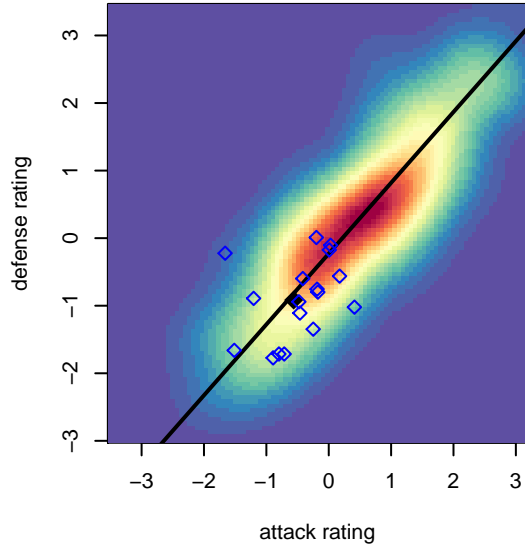

Crossfire OR LOSC Blue II G05

Crossfire Oregon
 Lake Oswego, OR
 G05 total strength=587
 attack=0.57 defense=0.4
 fall league = PTT G05 Div 2 Red South
 notes= Mustangs

alt names used:
 LOSC 05 BLUE II MUSTANGS
 LOSC 05 BLUE II MUSTANGS (OR)
 LOSC 05G Blue 2
 LOSC 05G Blue 2
 LOSC 05G Mustangs

Venues played:
 2017 PCU Summer Classic Black
 2017 Oswego Nike Cup Silver White U13
 2017 Mt Hood Challenge U13 Bronze
 2017 PTT G05 Division 2 Red South
 2017 OYS Founders Cup G05

Crossfire OR LOSC Blue II G05
 Dots are actual minus expected GF (blue circles) and GA (red triangles).
 Blue line is smoothed change in attack strength. Red is smoothed change in defense strength.

**attack and defense variance (black dot)
relative to other teams
and top 10 in region**

**attack and defense rating
relative to others at age
and all opponents in last 13 months**

Performance relative to 13 month average