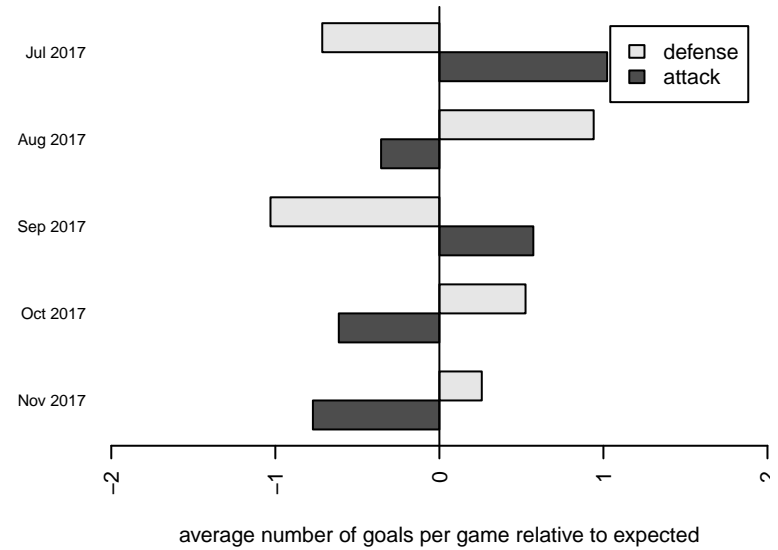

Performance relative to 13 month average